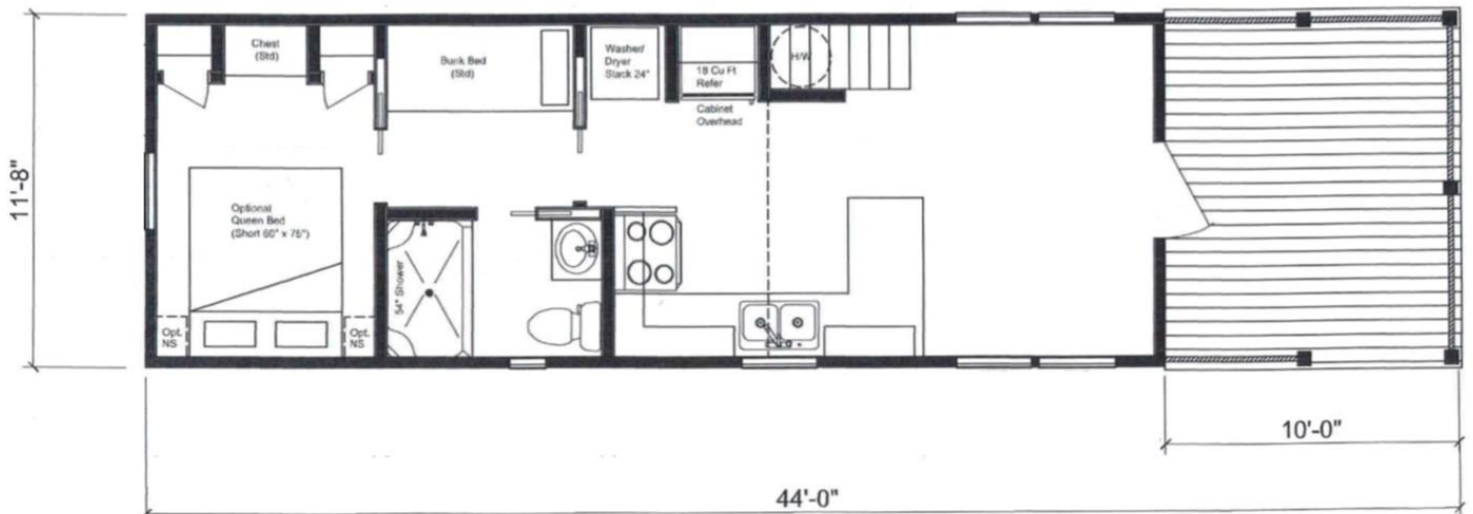

Simple Life

Live large. Carry less.

Zion with Loft

 1 BED  1 BATH

 FOOTPRINT 34' x 11'-8"

 LIVING AREA 396 SQ. FT.

 LOFT 160 SQ. FT.

Built by Stone Canyon Cabins this cozy cabin features flex-space in the hallway that can be utilized for built-in bunk beds, an office-space, and more.

Floorplan area estimates are approximate, no particular floor plan or configuration is guaranteed.