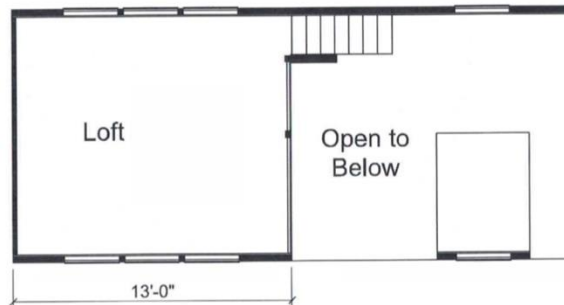

Simple Life

Live large. Carry less.

Zion with Loft

 1 BED  1 BATH

 FOOTPRINT 34' x 11'-8"

 LIVING AREA 396 SQ. FT.

 LOFT 160 SQ. FT.

Built by Stone Canyon Cabins this cozy cabin features flex-space in the hallway that can be utilized for built-in bunk beds, an office-space, and more.

Floorplan area estimates are approximate, no particular floor plan or configuration is guaranteed.