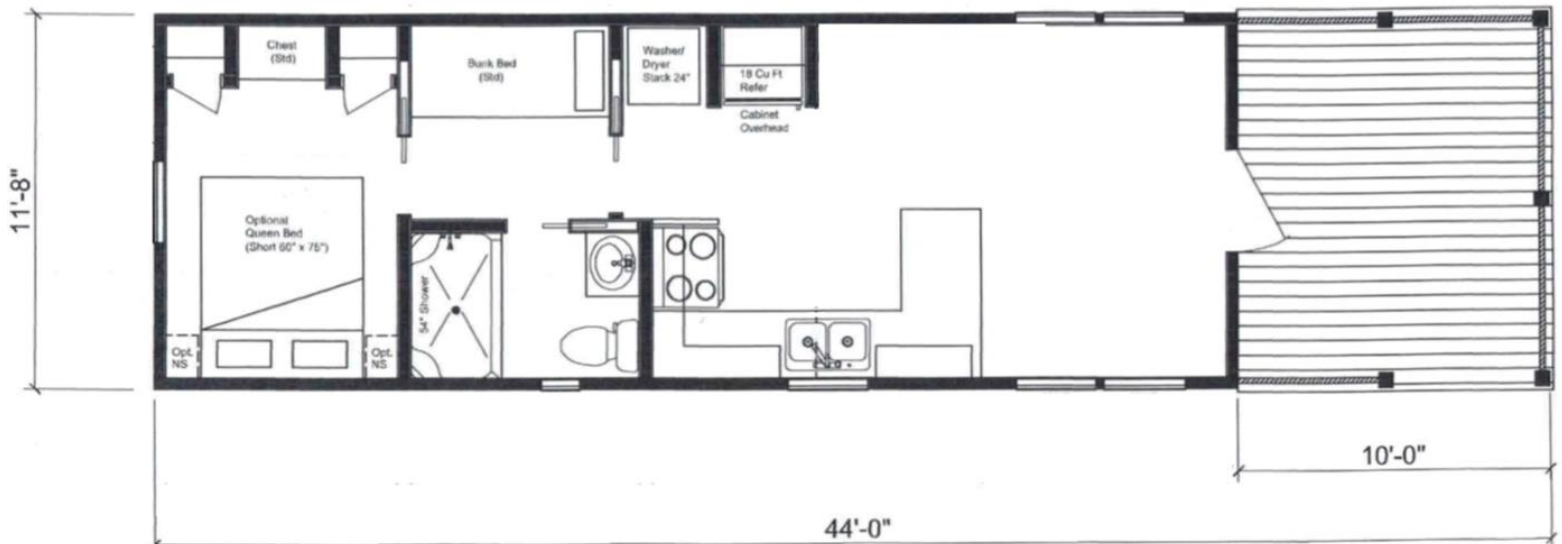

Simple Life

Live large. Carry less.

 1 BED  1 BATH

 FOOTPRINT 34' x 11'-8"

 LIVING AREA 396 SQ. FT.

Built by Stone Canyon Cabins this cozy cabin features flex-space in the hallway that can be utilized for built-in bunk beds, an office-space, and more.

Zion

Floorplan area estimates are approximate, no particular floor plan or configuration is guaranteed.