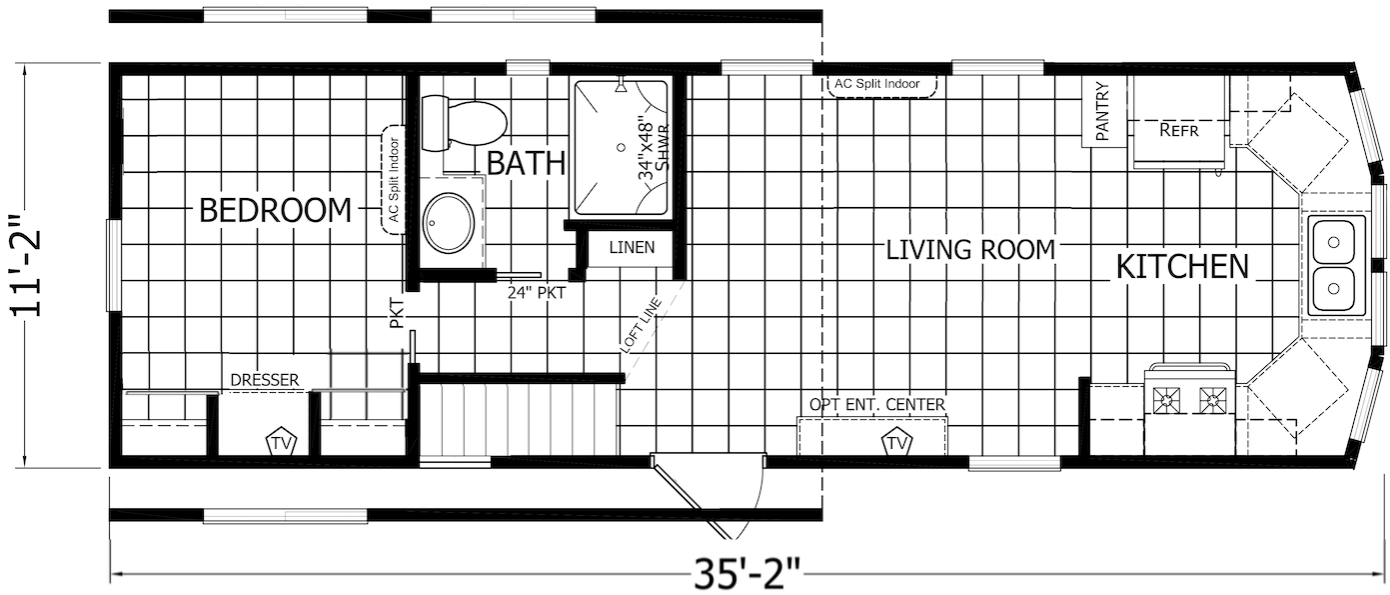

## Willow with Loft

1 BED

1 BATH

FOOTPRINT 35'-2" x 11'-2"

LIVING AREA 399 SQ. FT.

LOFT 160 SQ. FT.

This lovely 1-bedroom cottage features a u-shaped chef's kitchen, which is framed by large windows. The loft, perfect for storage or guest sleeping, is easily accessed by generous stairs.

Floorplan area estimates are approximate, no particular floor plan or configuration is guaranteed.