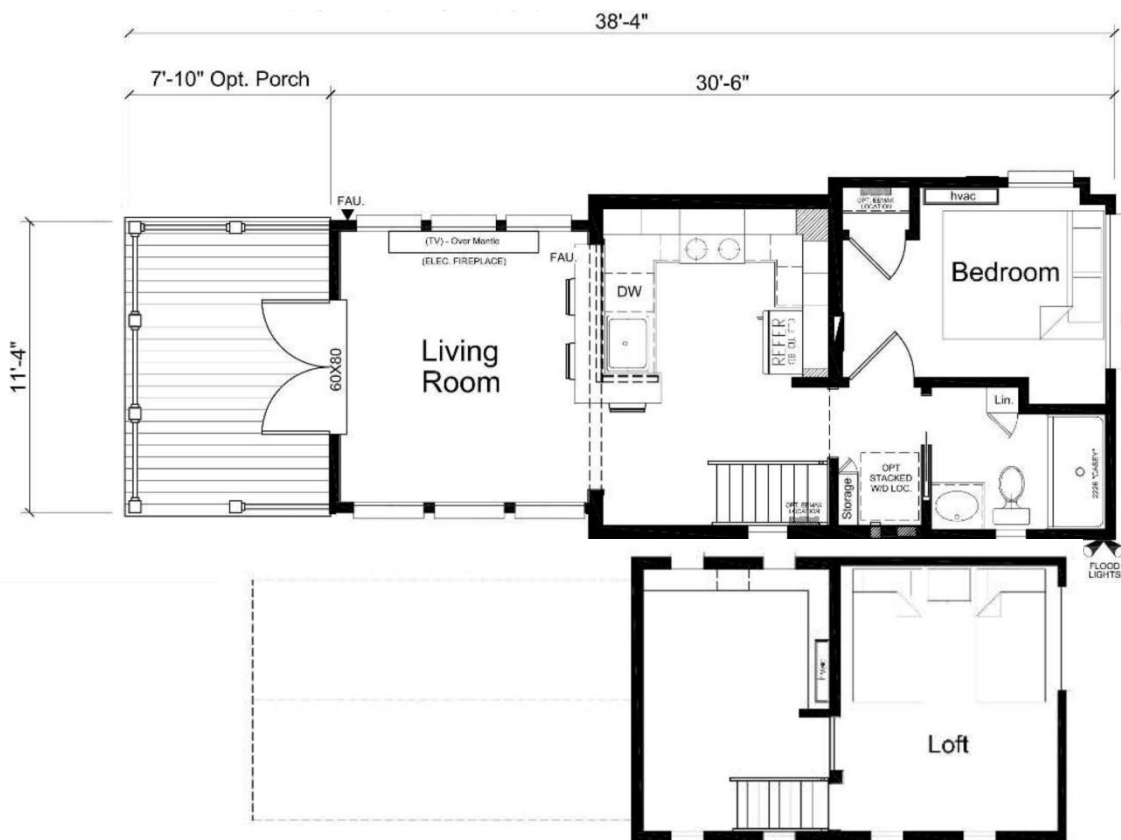

Simple Life

Live large. Carry less.

Sedona with Loft

 1 BED  1 BATH

 FOOTPRINT 30'-6" x 11'-4"

 LIVING AREA 394 SQ. FT.

 LOFT 160 SQ. FT.

Built by Clayton Homes, this popular 1-bedroom cottage features oversized windows covering two walls in the living area, a modern u-shaped kitchen, and a convenient loft.

Floorplan area estimates are approximate, no particular floor plan or configuration is guaranteed.