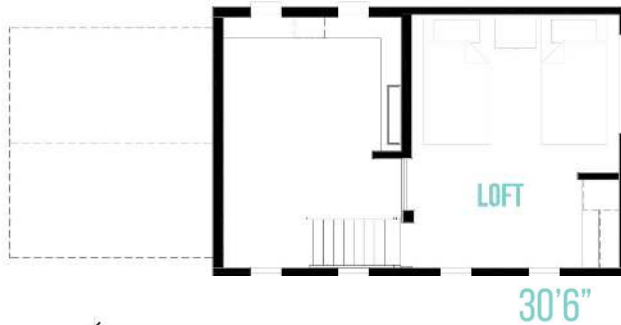

Simple Life

SEDONA SIDE ENTRY WITH LOFT

Celebrate life. Discover home.

1 BED  1 BATH 

Footprint 30'-6" x 14'

Main Level 396 Sq. Ft.
Loft 160 Sq. Ft.

Built by Clayton Homes, this unique one-bedroom cottage features an open-concept floor plan with enormous windows to let in the natural light. Washer and dryer are included as well as full-sized kitchen appliances and custom storage throughout. The main level is 399 square feet and the loft, accessed by stairs, provides an extra 160 square feet perfect for guest sleeping or extra storage.