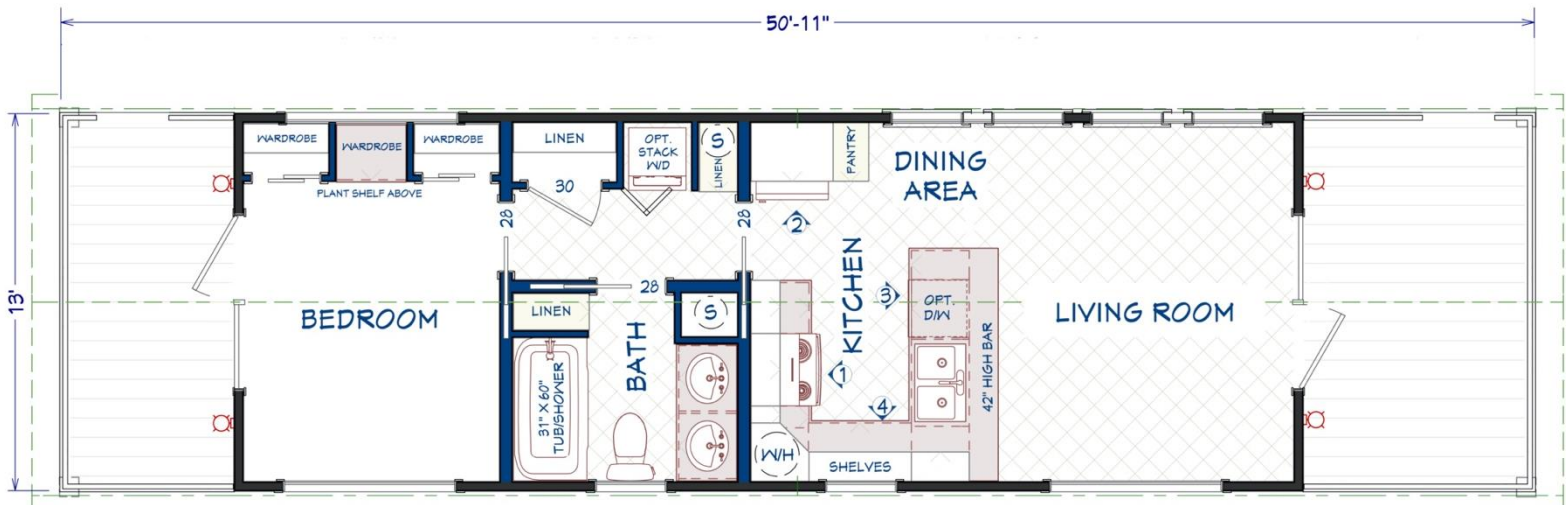

Simple Life

Live large. Carry less.

Sebring

 1 BED  1 BATH

 FOOTPRINT 34'-2" x 11'-4"

 LIVING AREA 499 SQ. FT.

Built by Chariot Eagle, this charming 1-bedroom cottage features a shower tub combo in the bathroom and a convenient u-shaped kitchen with full-sized appliances.

Floorplan area estimates are approximate, no particular floor plan or configuration is guaranteed.