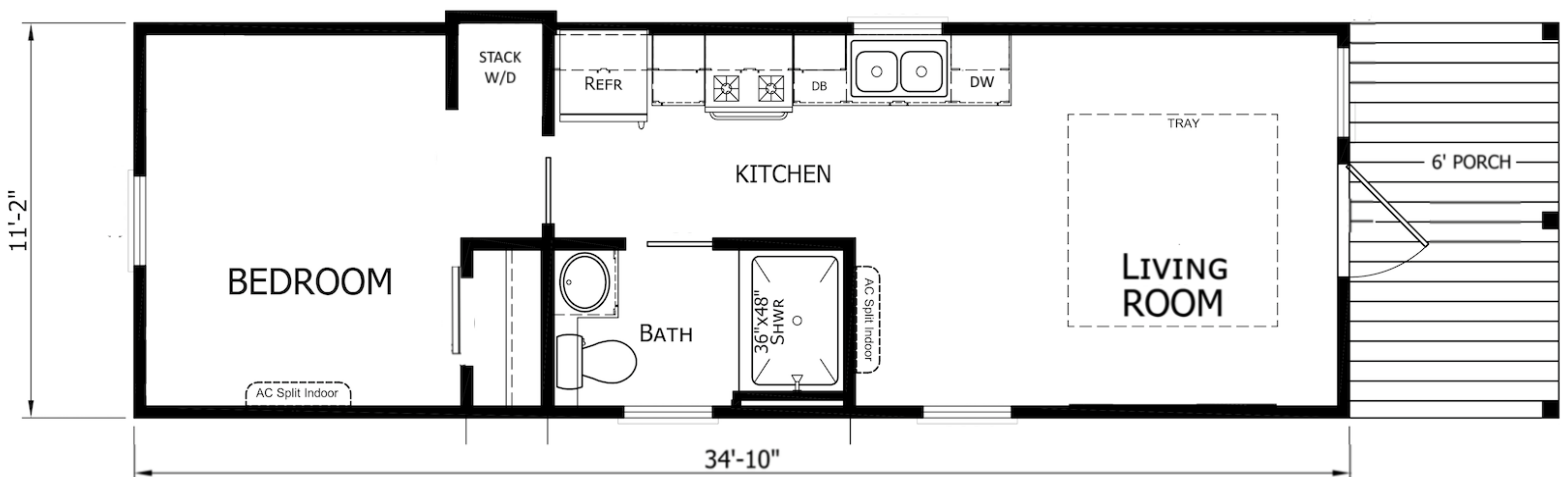

Simple Life

Live large. Carry less.

River Birch

1 BED

1 BATH

FOOTPRINT 34'-10" x 11'-2"

LIVING AREA 399 SQ. FT.

This lovely 1-bedroom cottage offers storage throughout. The rolling kitchen island accommodates dining and features its own storage compartments for maximum space saving.

Floorplan area estimates are approximate, no particular floor plan or configuration is guaranteed.