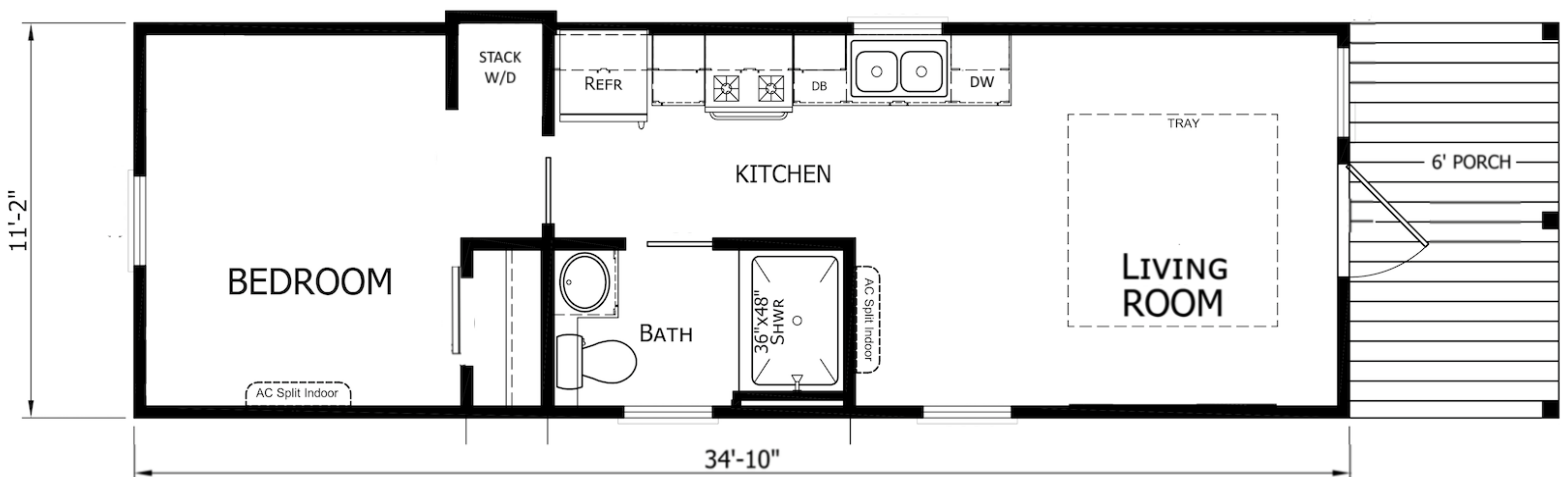

Simple Life

Live large. Carry less.

River Birch

1 BED

1 BATH

FOOTPRINT 34'-10" x 11'-2"

LIVING AREA 399 SQ. FT.

This lovely 1-bedroom cottage offers custom storage throughout. The rolling kitchen island accommodates dining and features its own storage compartments for maximum space efficiency.

Floorplan area estimates are approximate, no particular floor plan or configuration is guaranteed.