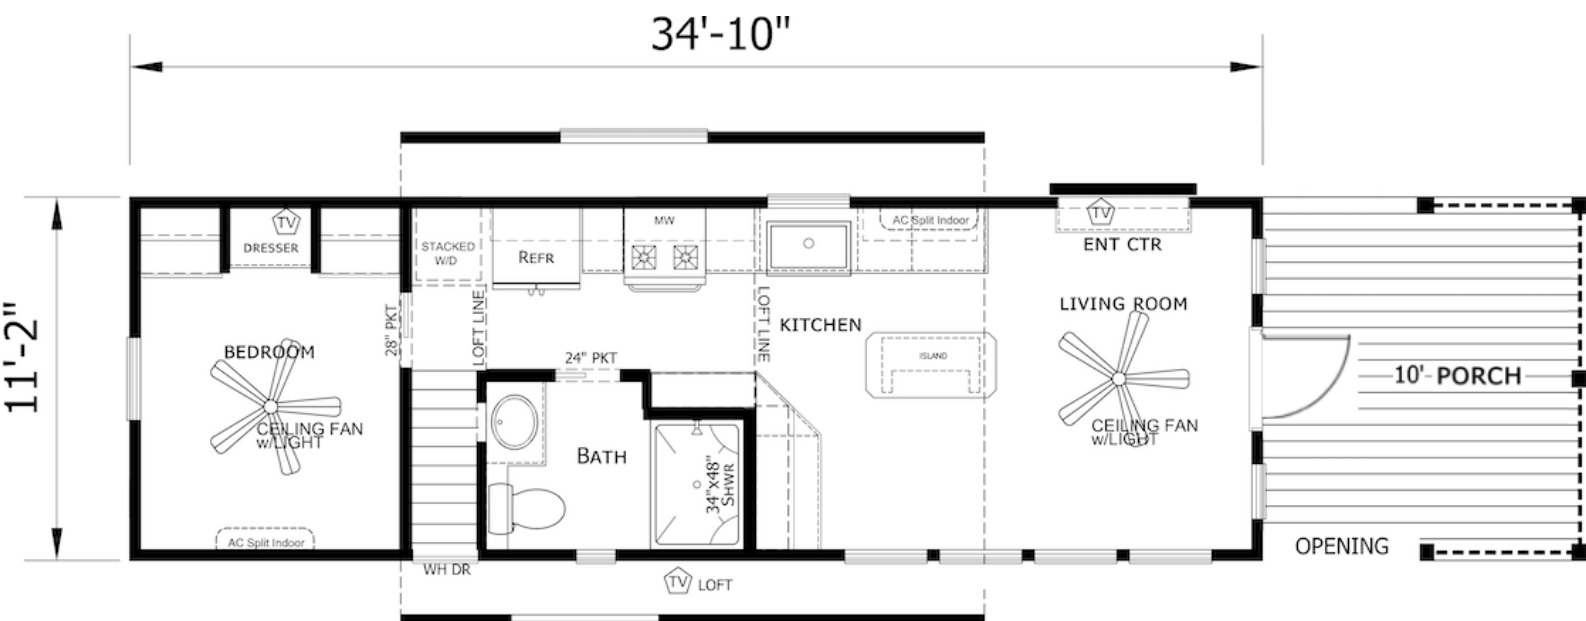

Simple Life

Live large. Carry less.

Red Maple with Loft

 1 BED  1 BATH

 FOOTPRINT 34'-10" x 11'-2"

 LIVING AREA 399 SQ. FT.

 LOFT 160 SQ. FT.

Entertaining is easy in this 1-bedroom cottage. The kitchen offers extra cabinetry and counter space, and the living room features a built-in entertainment center. The loft can accommodate guest sleeping or additional storage.

Floorplan area estimates are approximate, no particular floor plan or configuration is guaranteed.