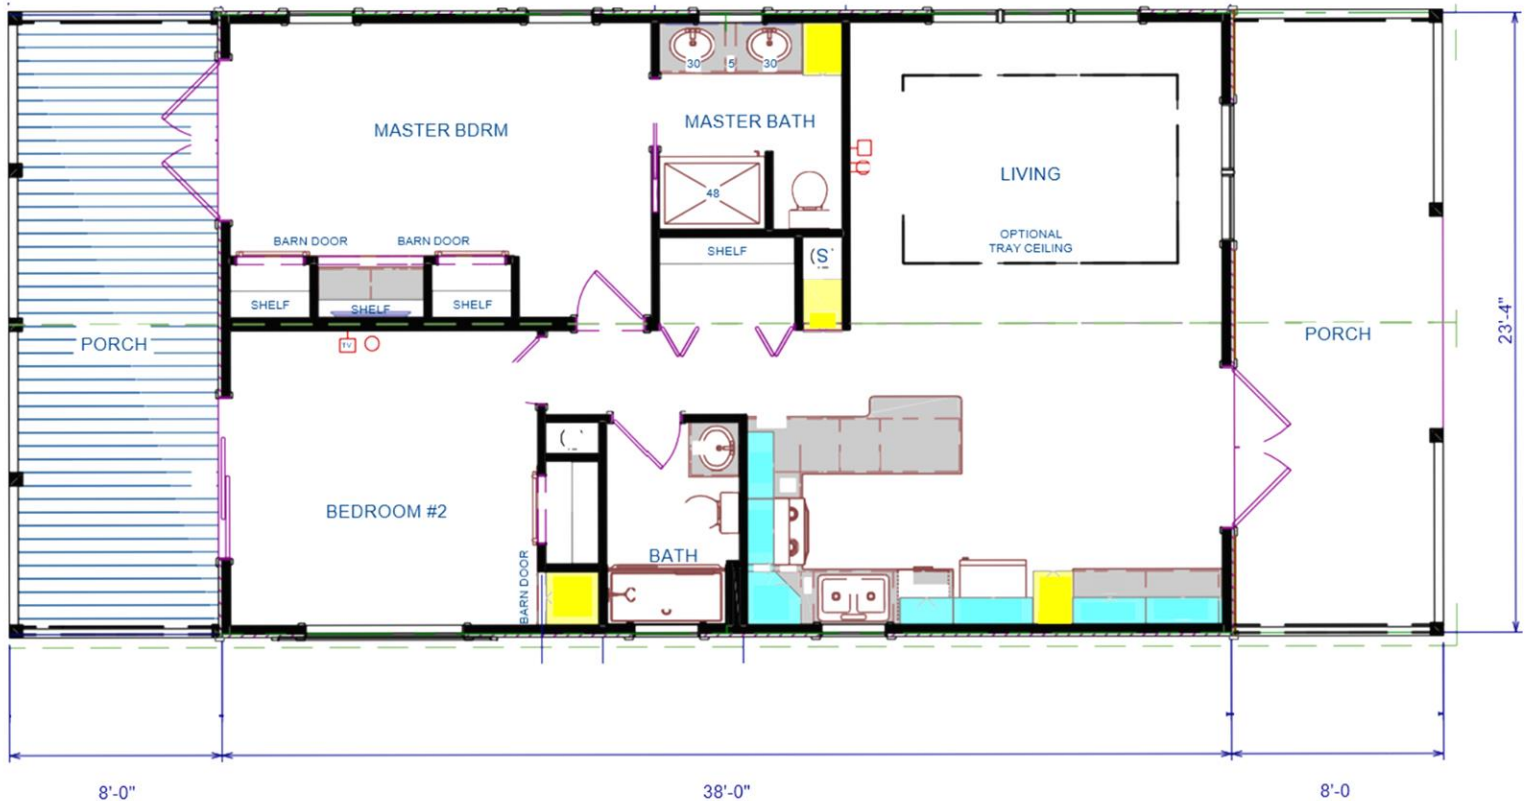

## Perry 2

 2 BED  2 BATH

 FOOTPRINT 38' x 23'-4"

 LIVING AREA 887 SQ. FT.

Perry 2 is a two-bedroom, two-bath cottage that wastes no space! This home features side-by-side bedrooms with an in-suite bath in the master and front and back porches to allow outdoor living at its finest.

Floorplan area estimates are approximate, no particular floor plan or configuration is guaranteed.