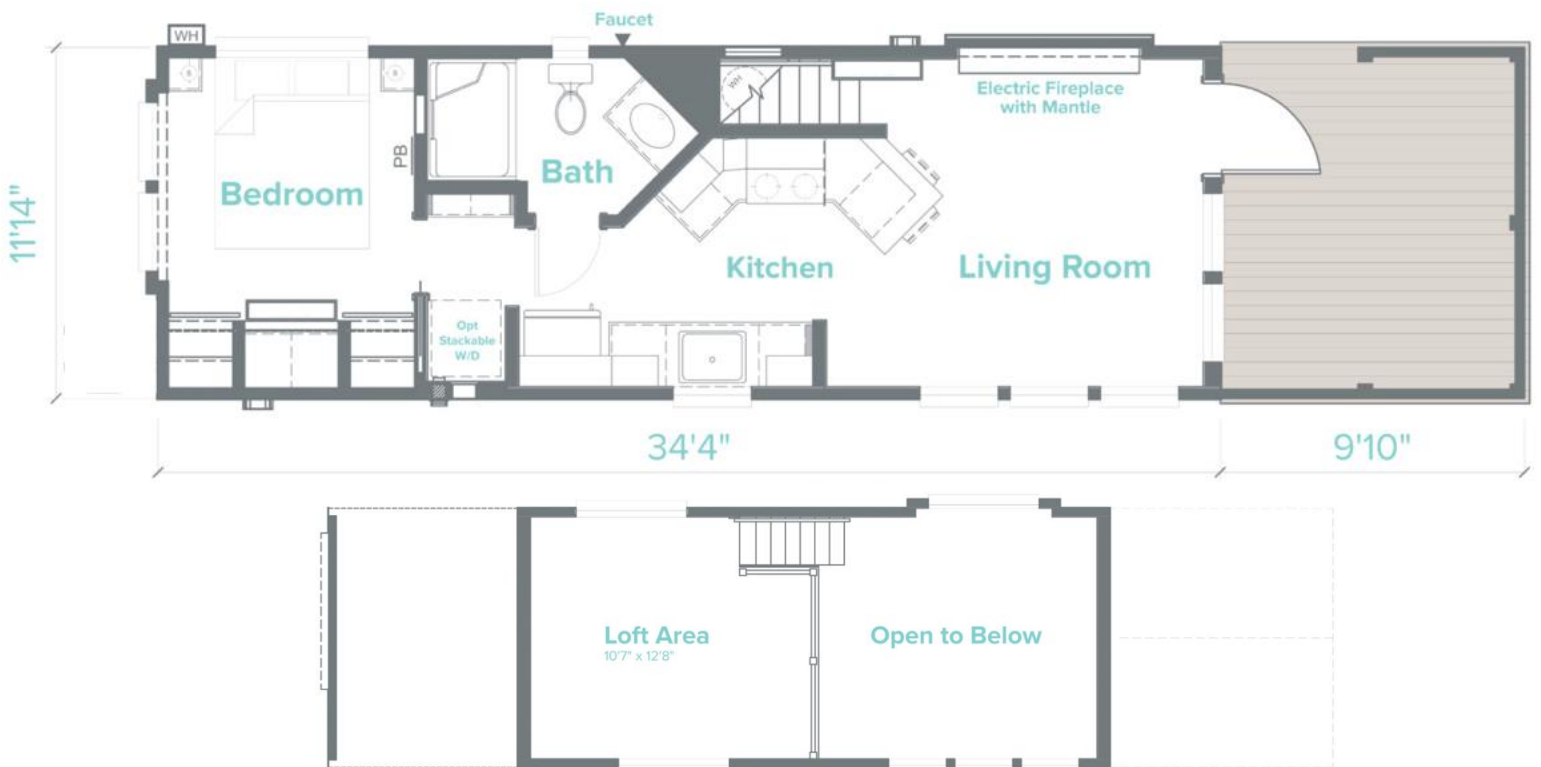

Simple Life

Live large. Carry less.

Newell with Loft

1 BED

1 BATH

FOOTPRINT 34'-4" x 11'-14"

LIVING AREA 396 SQ. FT.

LOFT 160 SQ. FT.

Built by Clayton Homes, this beautiful one-bedroom cottage includes a modern galley-style kitchen with quartz countertops and custom storage throughout.

Floorplan area estimates are approximate, no particular floor plan or configuration is guaranteed.