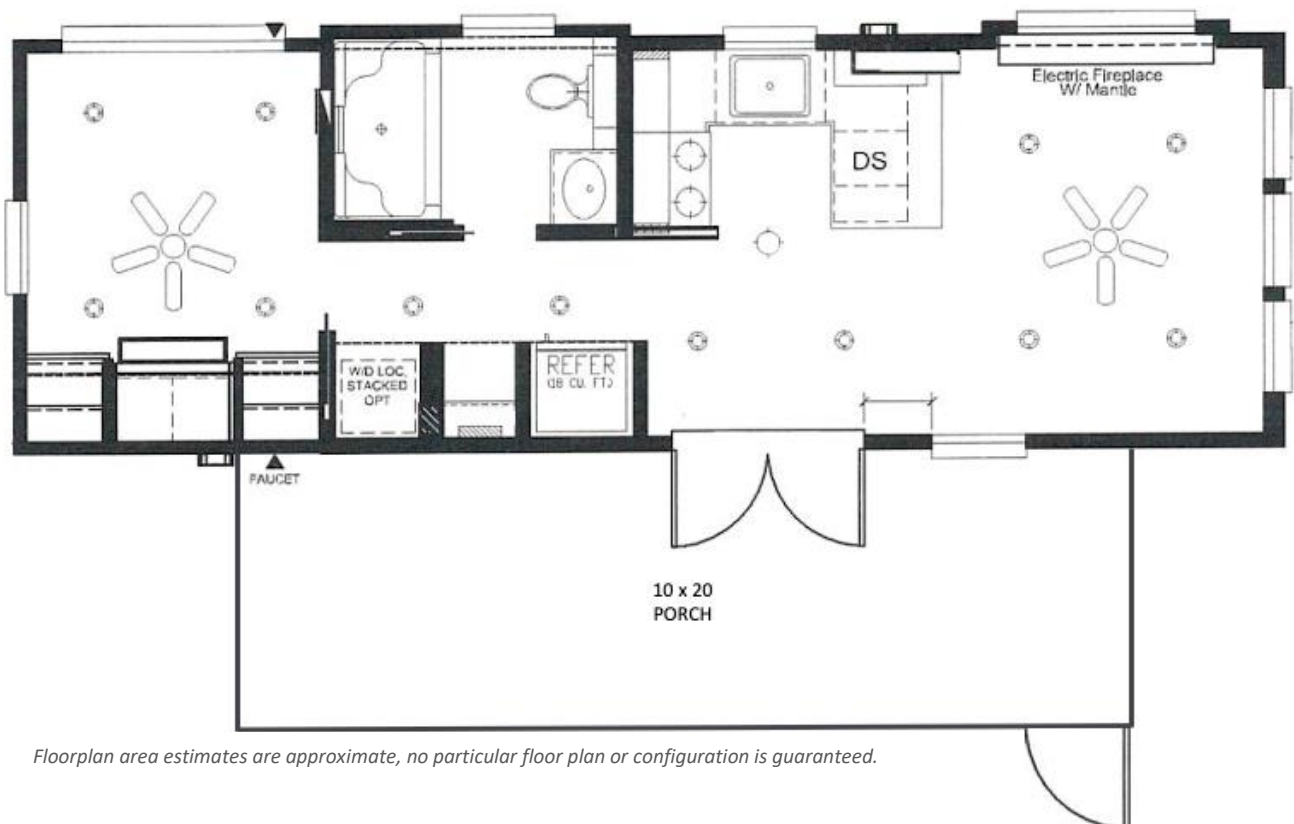

# Simple Life

Live large. Carry less.

1 BED

1 BATH

FOOTPRINT

34'-2" x 11'-4"

LIVING AREA

399 SQ. FT.

Available exclusively in Simple Life communities, the Master Alexander features custom modifications for added storage throughout and a generous covered porch for 200 sq. ft. of outdoor living space.

## Master Alexander

Floorplan area estimates are approximate, no particular floor plan or configuration is guaranteed.