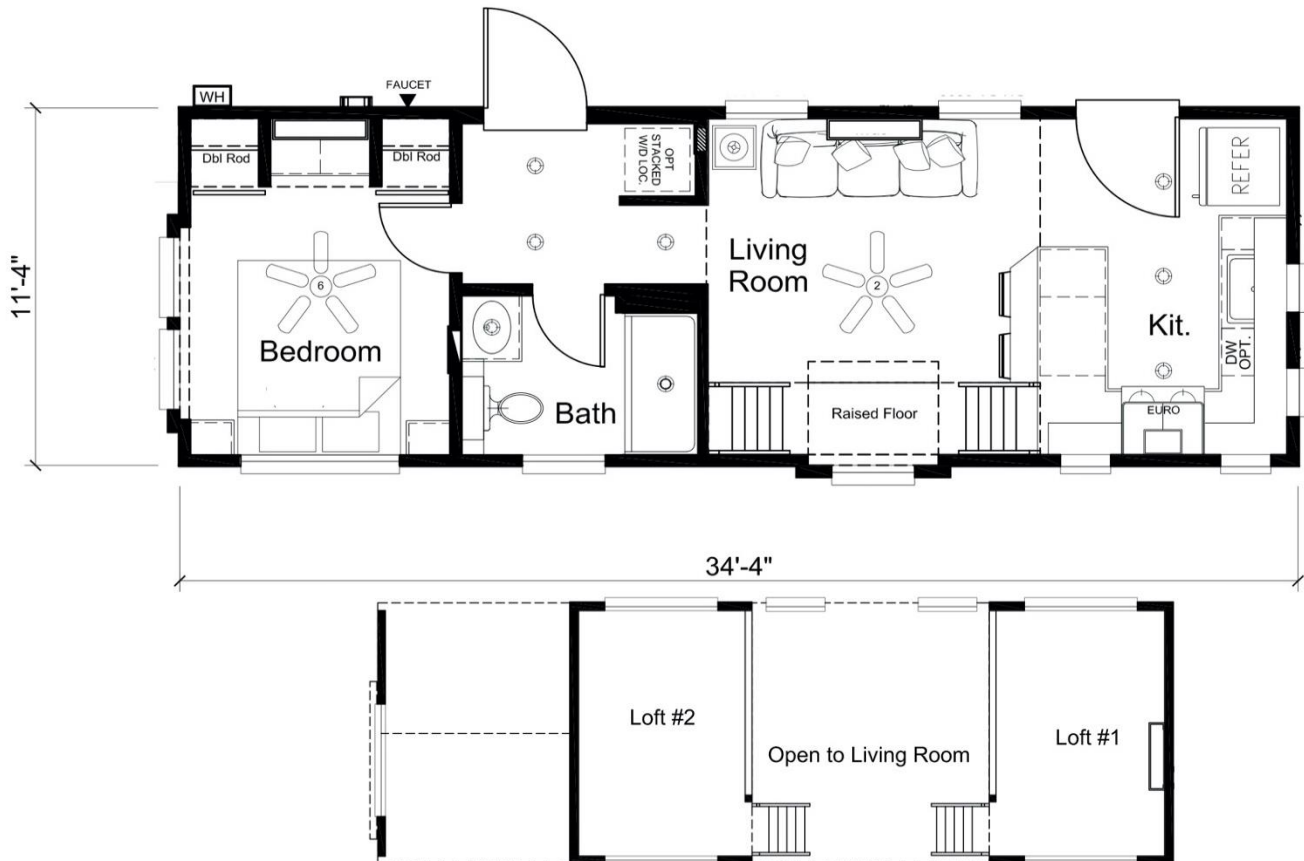

Simple Life

Live large. Carry less.

Magnolia with Lofts

 1 BED  1 BATH

 FOOTPRINT 34'-4" x 11'-4"

 LIVING AREA 398 SQ. FT.

 LOFTS 320 SQ. FT.

Built by Clayton Homes, this unique cottage features a main-floor master bedroom plus two loft spaces!

Floorplan area estimates are approximate, no particular floor plan or configuration is guaranteed.