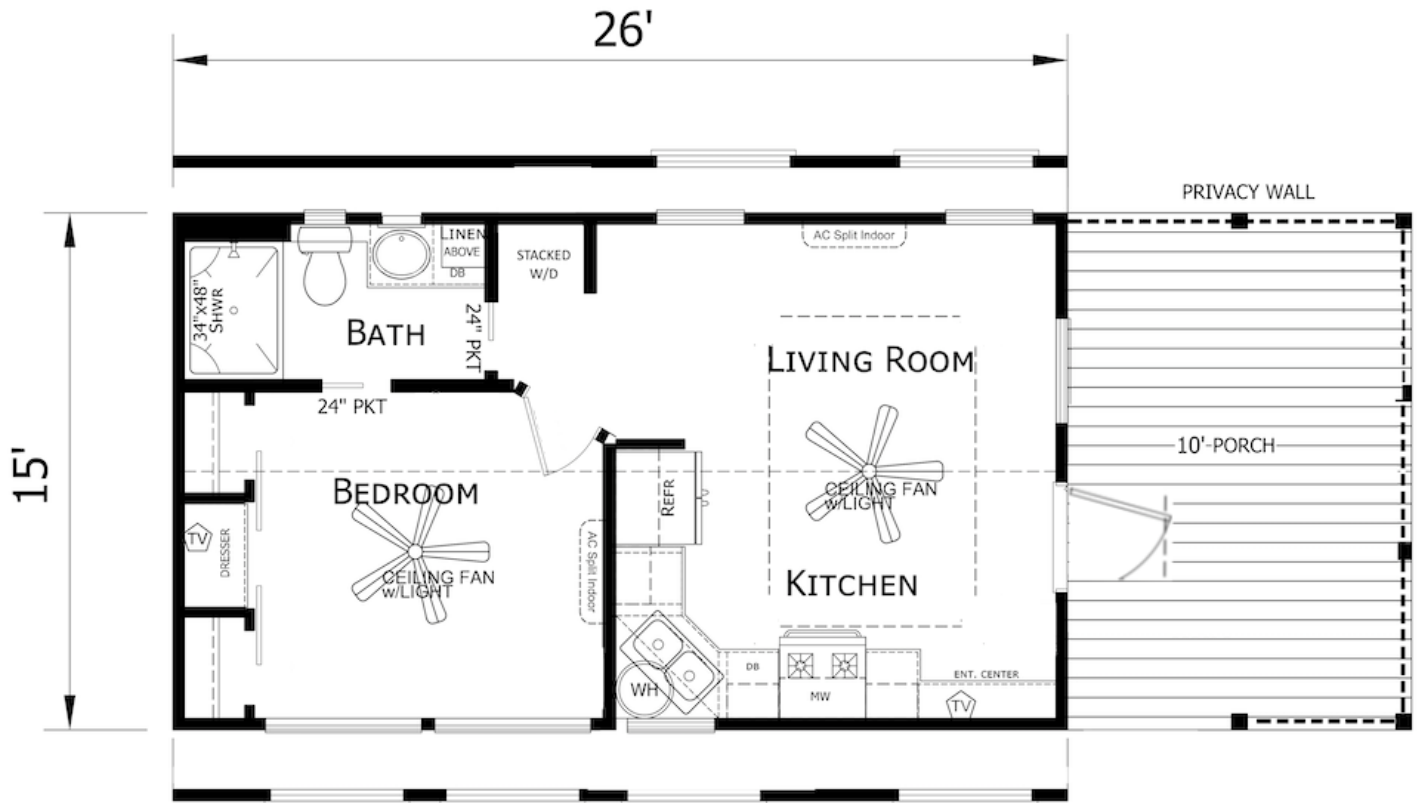

Simple Life

Live large. Carry less.

Laurel Oak

1 BED

1 BATH

FOOTPRINT 26' x 15'

LIVING AREA 399 SQ. FT.

This charming 1-bedroom cottage offers a spacious, wide open floorplan. The living area is light and bright, with high ceilings and windows throughout.

Floorplan area estimates are approximate, no particular floor plan or configuration is guaranteed.