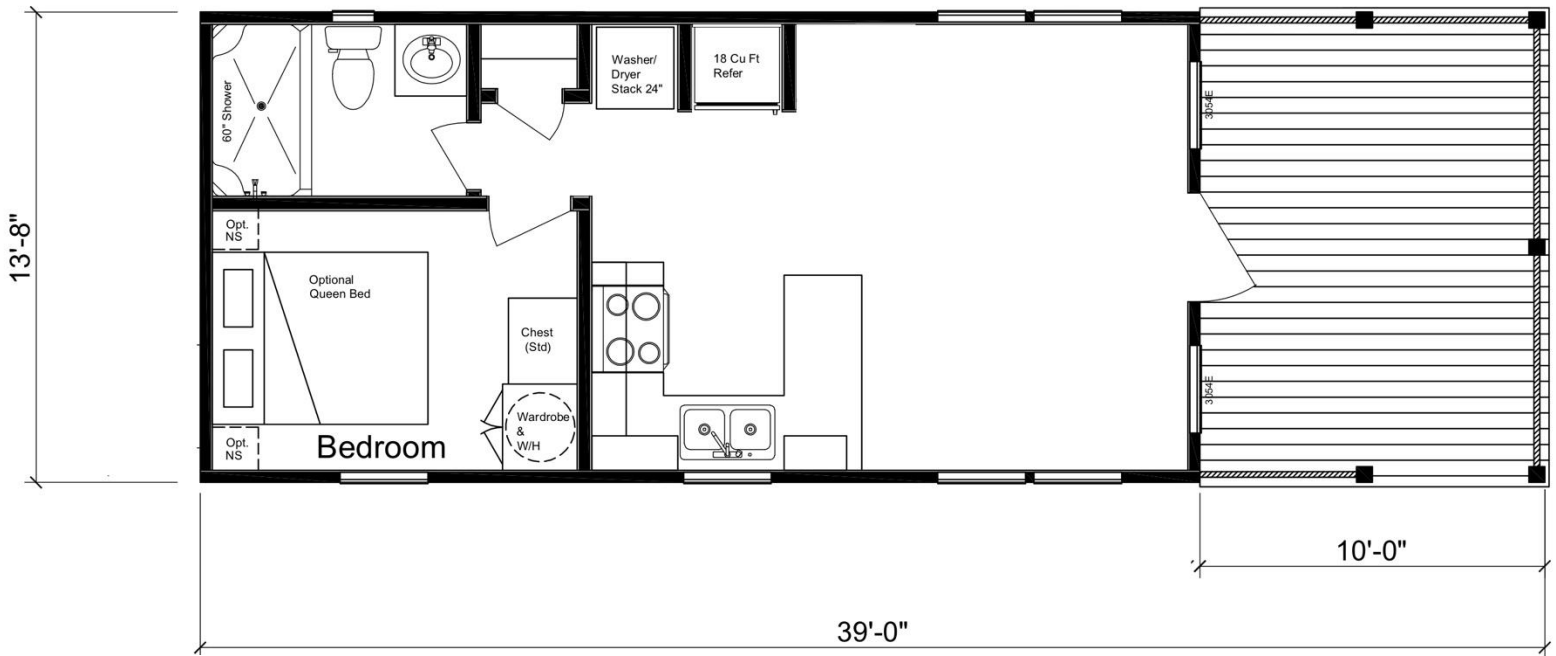

Simple Life

Live large. Carry less.

Horseshoe

1 BED

1 BATH

FOOTPRINT 29' x 13'-8"

LIVING AREA 396 SQ. FT.

Built by Stone Canyon Cabins this lovely cabin features an oversized bedroom with a built-in chest and wardrobe and a functional bar/countertop for working, dining, or preparing food.

Floorplan area estimates are approximate, no particular floor plan or configuration is guaranteed.