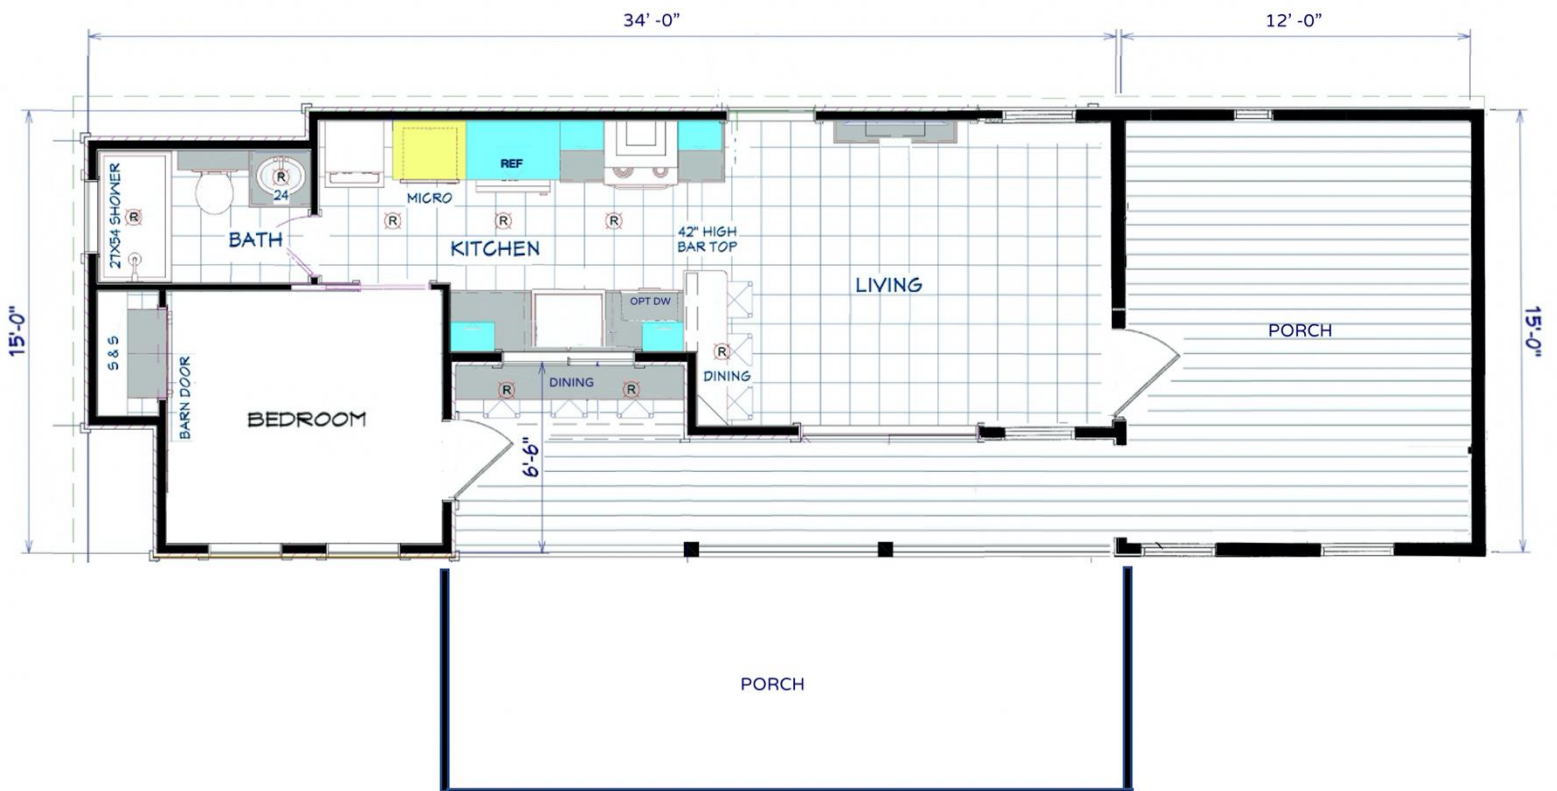

Simple Life

Live large. Carry less.

Holly

 1 BED  1 BATH

 FOOTPRINT 34' x 15'

 LIVING AREA 391 SQ. FT.

This beautiful cottage offers a modern twist on the classic log cabin with a contemporary shed roof, a connecting front and side porch, and an innovative outdoor dining bar top.

Floorplan area estimates are approximate, no particular floor plan or configuration is guaranteed.