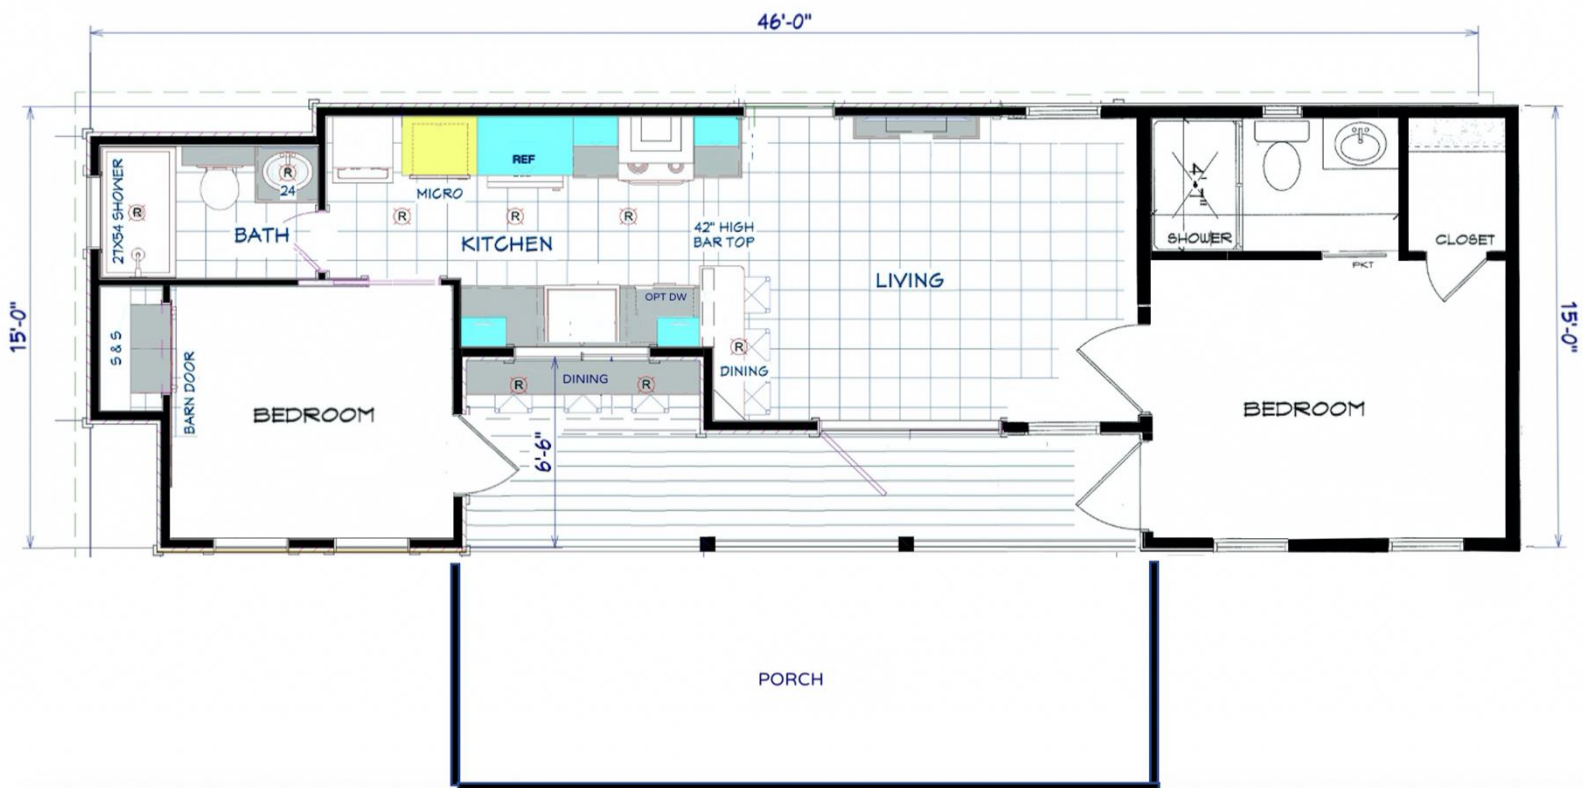

Simple Life

Live large. Carry less.

Holly 2

 2 BED  2 BATH

 FOOTPRINT 46' x 15'

 LIVING AREA 571 SQ. FT.

Introducing a brand-new floorplan for Simple Life, the Holly cottage features two full bedrooms and two full baths! This gorgeous home also includes an innovative outdoor dining bar top, accessible by a pass-through window from the kitchen.

Floorplan area estimates are approximate, no particular floor plan or configuration is guaranteed.