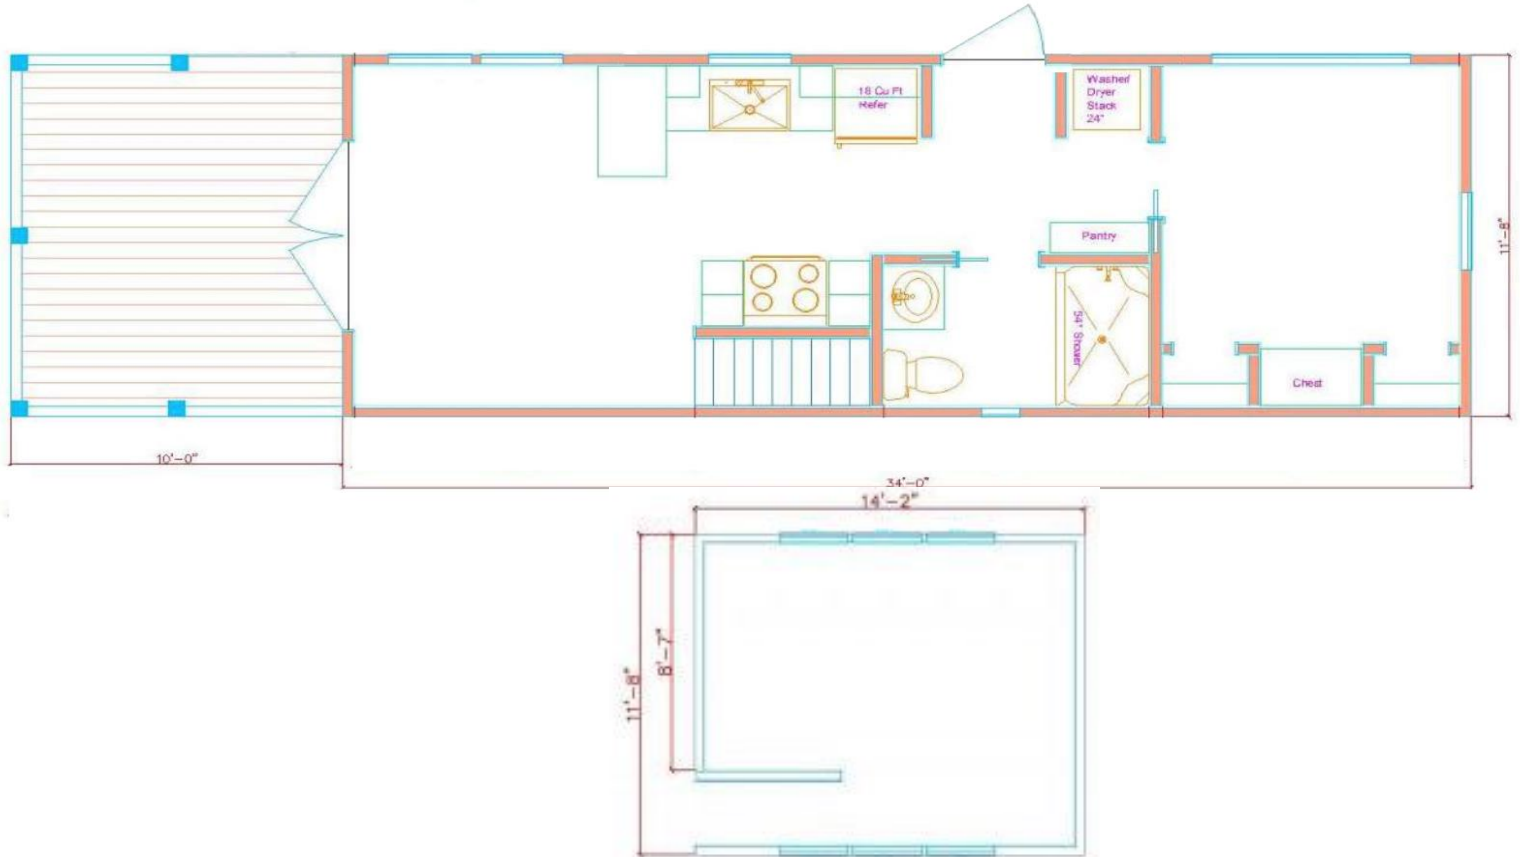

Simple Life

Live large. Carry less.

1 BED

1 BATH

FOOTPRINT 34' x 11'-8"

LIVING AREA 399 SQ. FT.

LOFT 160 SQ. FT.

Built by Stone Canyon Cabins this beautiful home features a center loft, which provides 160 extra square feet of living space and allows for high open ceilings in the entryway and in the master bedroom.

Grande with Loft

Floorplan area estimates are approximate, no particular floor plan or configuration is guaranteed.