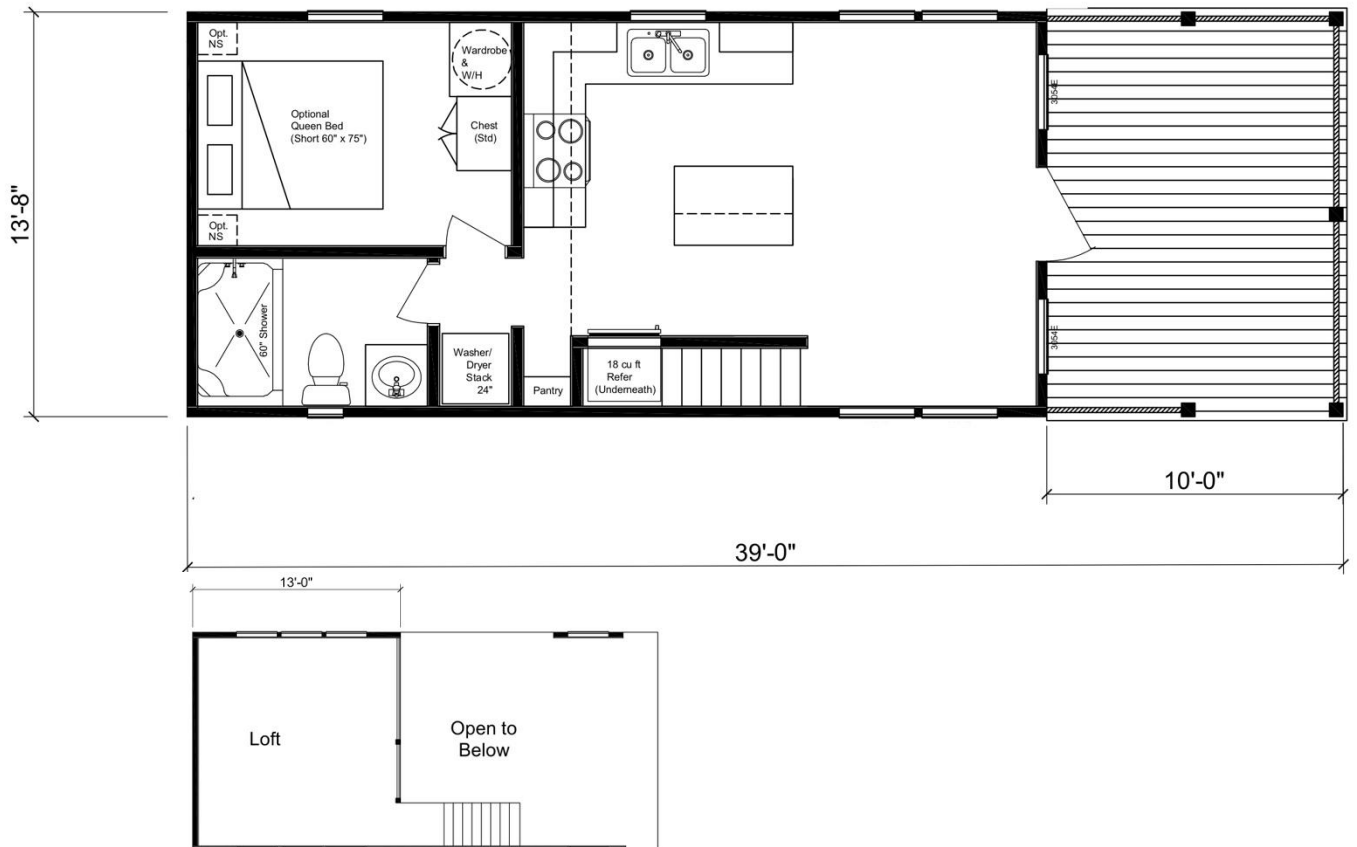

Simple Life

Live large. Carry less.

Echoe with Loft

 1 BED

 1 BATH

 FOOTPRINT 38' x 13'-8"

 LIVING AREA 399 SQ. FT.

 LOFT 160 SQ. FT.

Built by Stone Canyon Cabins this cozy cabin features a smartly designed combination kitchen/living area with a floating island, farm sink, and plenty of storage.

Floorplan area estimates are approximate, no particular floor plan or configuration is guaranteed.