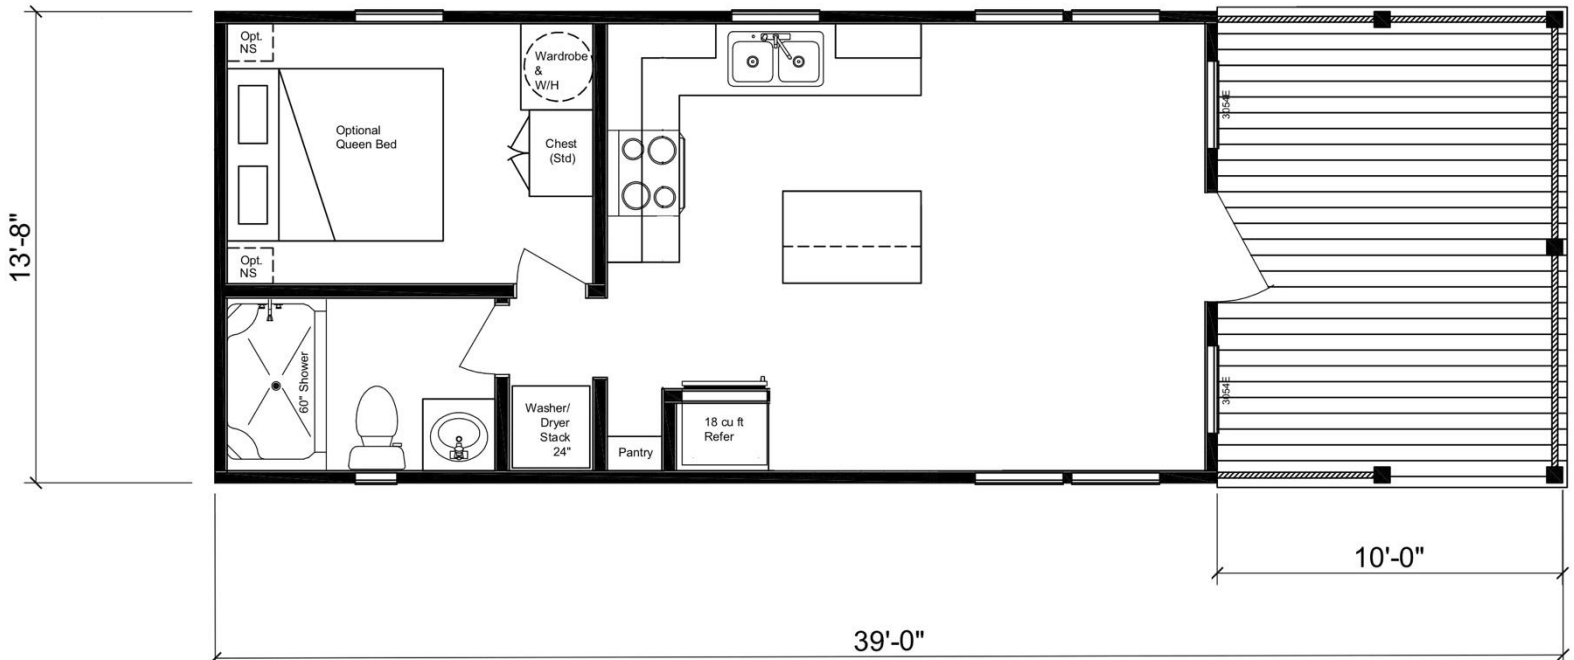

Simple Life

Live large. Carry less.

Echoe

 1 BED  1 BATH

 FOOTPRINT 38' x 13'-8"

 LIVING AREA 399 SQ. FT.

Built by Stone Canyon Cabins this cozy cabin features a smartly designed combination kitchen/living area with a floating island, farm sink, and plenty of storage.

Floorplan area estimates are approximate, no particular floor plan or configuration is guaranteed.