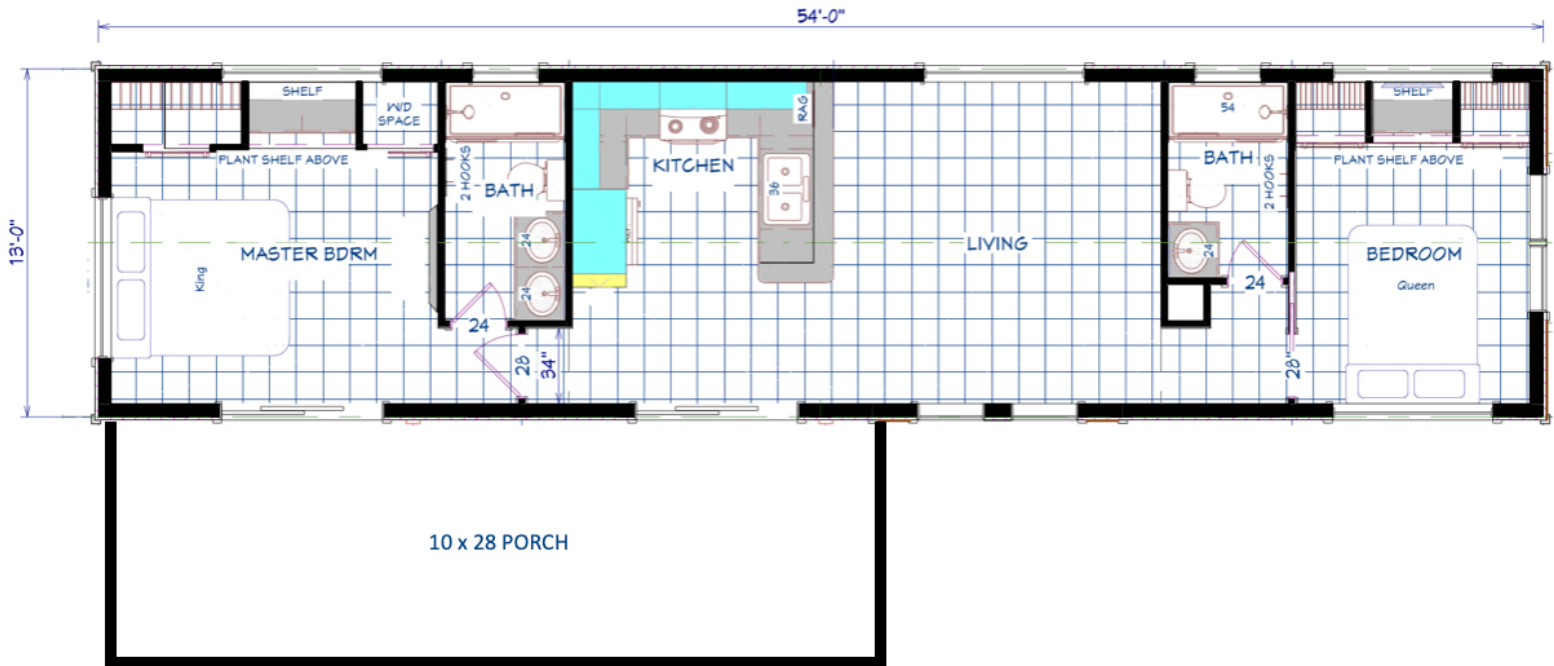

## Altamonte

2 BED

2 BATH

FOOTPRINT 54' x 13'

LIVING AREA 692 SQ. FT.

This lovely space-efficient home allows for two bedrooms, two baths, and a generous kitchen and living area all in less than 700 sq. ft! The double side entries can open onto a large porch.

Floorplan area estimates are approximate, no particular floor plan or configuration is guaranteed.