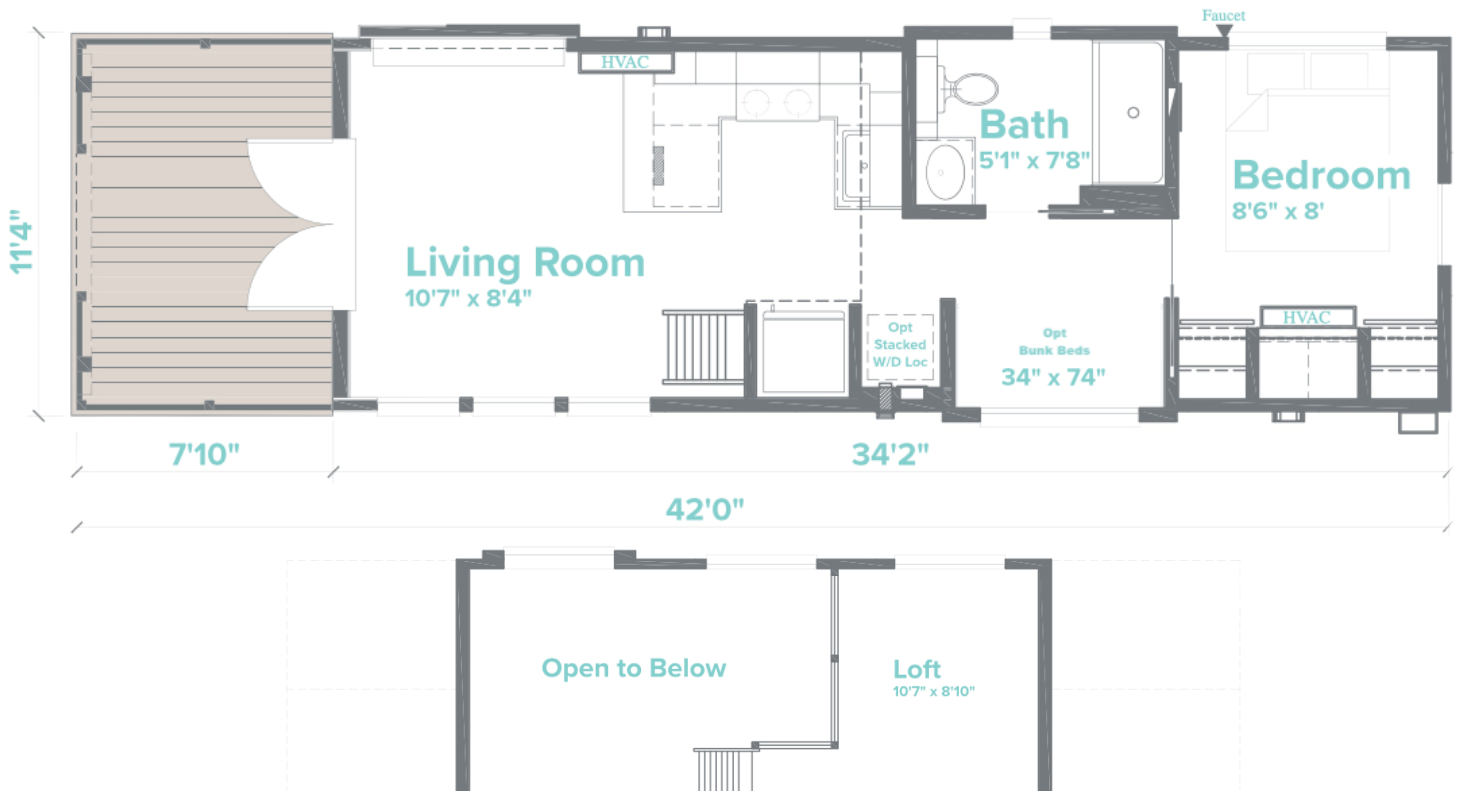

Simple Life

Live large. Carry less.

Alexander with Loft

1 BED

1 BATH

FOOTPRINT 34'-2" x 11'-4"

LIVING AREA 399 SQ. FT.

LOFT 160 SQ. FT.

Built by Clayton Homes, this beautiful 1-bedroom cottage features a French door entry from the front porch, a flex-space hallway nook, and a loft for storage or guest sleeping.

Floorplan area estimates are approximate, no particular floor plan or configuration is guaranteed.