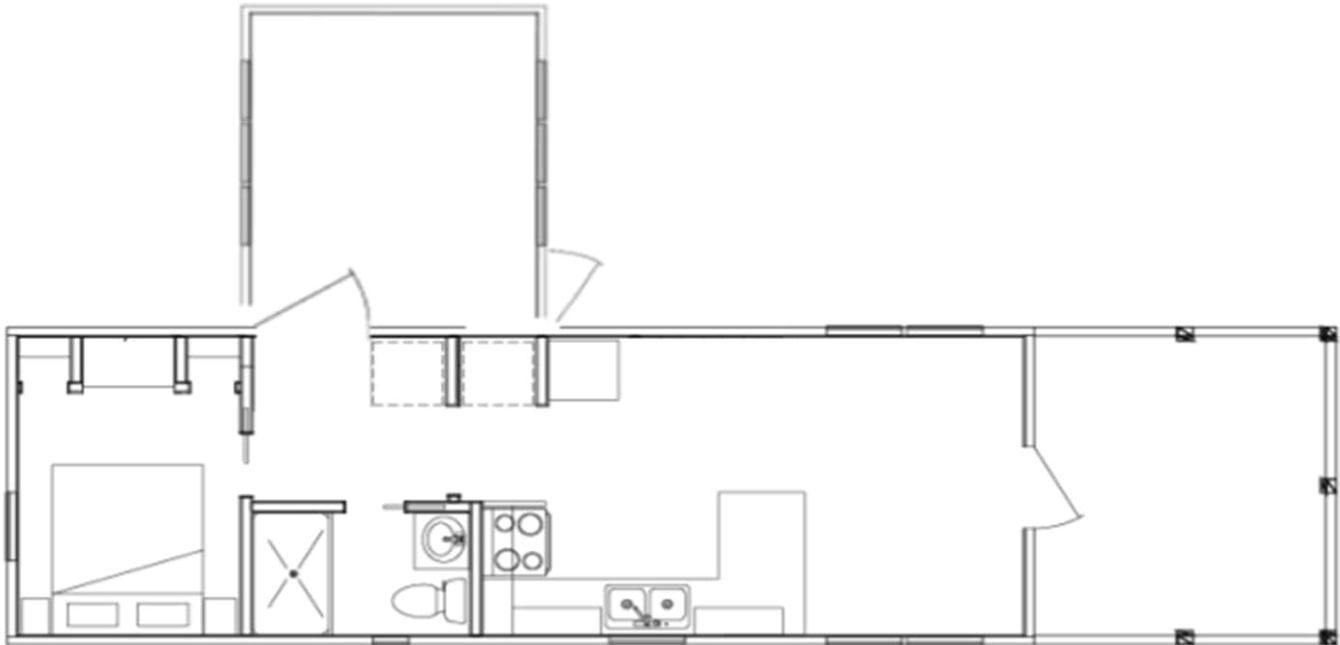

Simple Life

Live large. Carry less.

2 Bedroom Zion

2 BED

1 BATH

FOOTPRINT 34' x 11'-8"

ADDITION 12' x 12'

LIVING AREA 540 SQ. FT.

This beautiful 2-bedroom cottage is the Zion model, built by Stone Canyon Cabins, with a 12 x 12 addition exclusively available in Simple Life communities.

Floorplan area estimates are approximate, no particular floor plan or configuration is guaranteed.