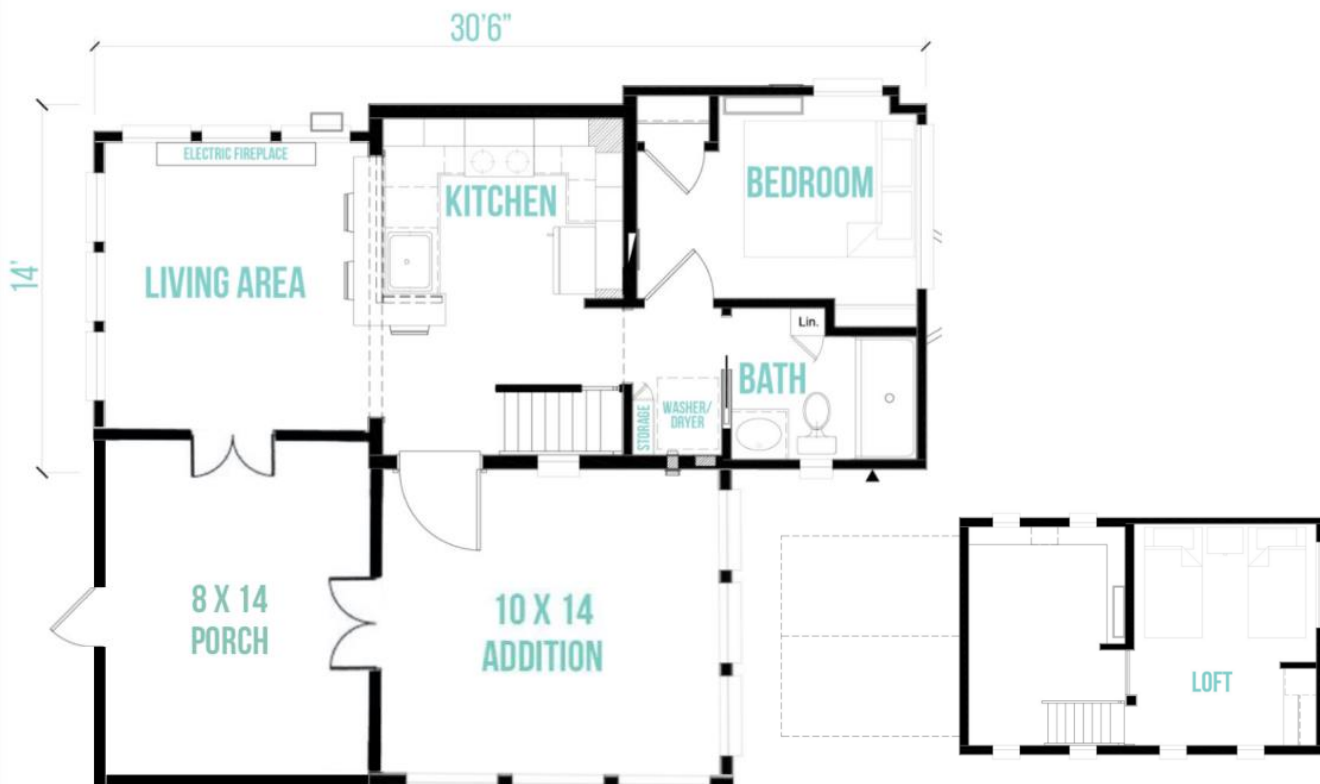

Simple Life

Live large. Carry less.

2 Bedroom Sedona with Loft

 2 BED  1 BATH

 FOOTPRINT 30'-6" x 14'

 ADDITION 10' X 14'

 LIVING AREA 534 SQ. FT.

 LOFT 160 SQ. FT.

This beautiful 2-bedroom cottage is the popular Sedona with a loft model with a 10 x 14 addition available exclusively in Simple Life communities.

Floorplan area estimates are approximate, no particular floor plan or configuration is guaranteed.