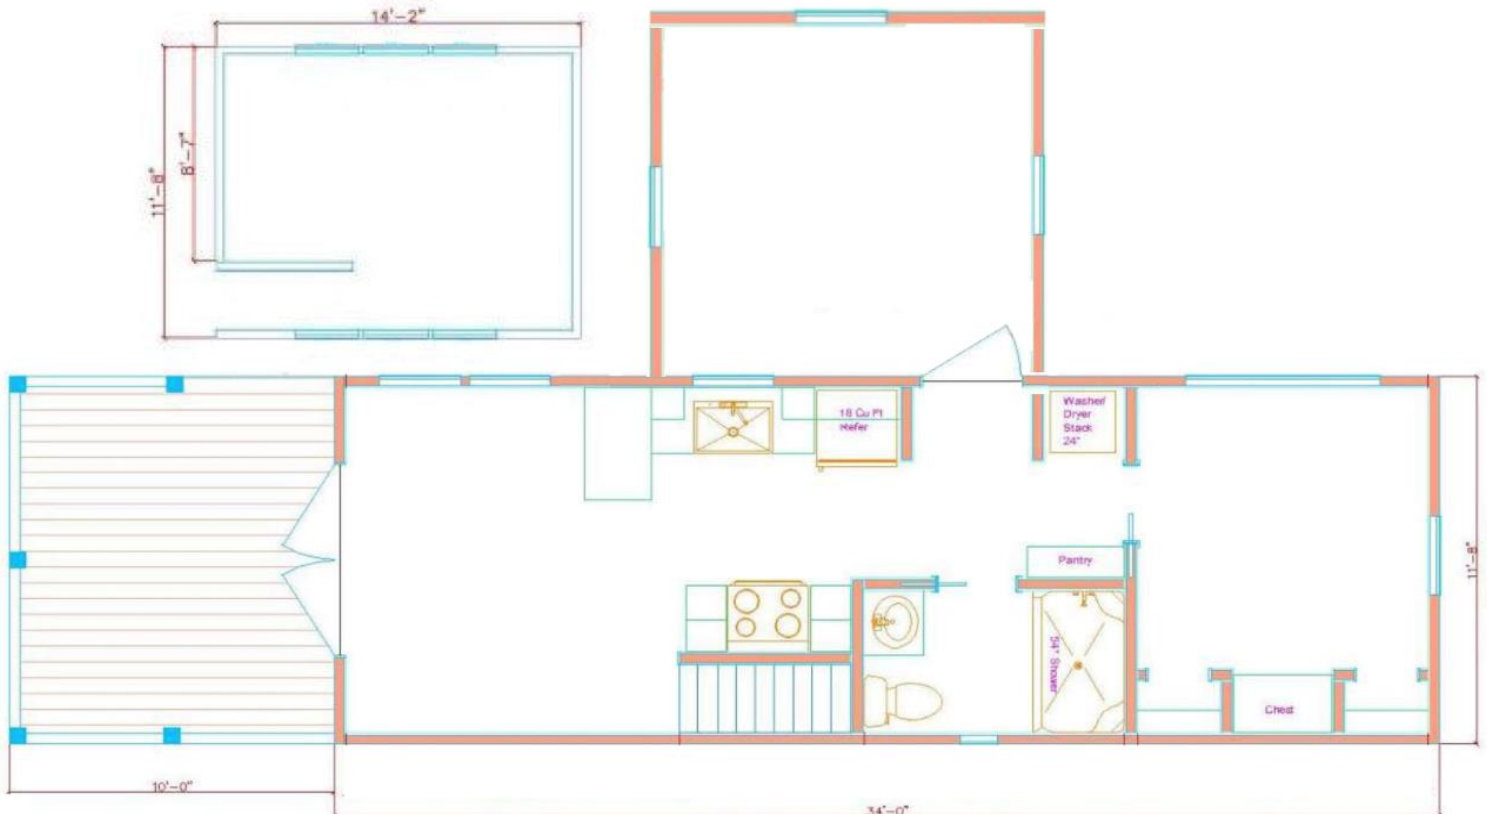

Simple Life

Live large. Carry less.

2 Bedroom Grande with Loft

 2 BED  1 BATH

 FOOTPRINT 34' x 11' 8"

 ADDITION 12' X 12'

 LIVING AREA 543 SQ. FT.

 LOFT 160 SQ. FT.

Built by Stone Canyon Cabins this beautiful 2-bedroom home is the popular Grande model with a loft and a 12 x 12 addition, exclusively available at Simple Life communities.

Floorplan area estimates are approximate, no particular floor plan or configuration is guaranteed.