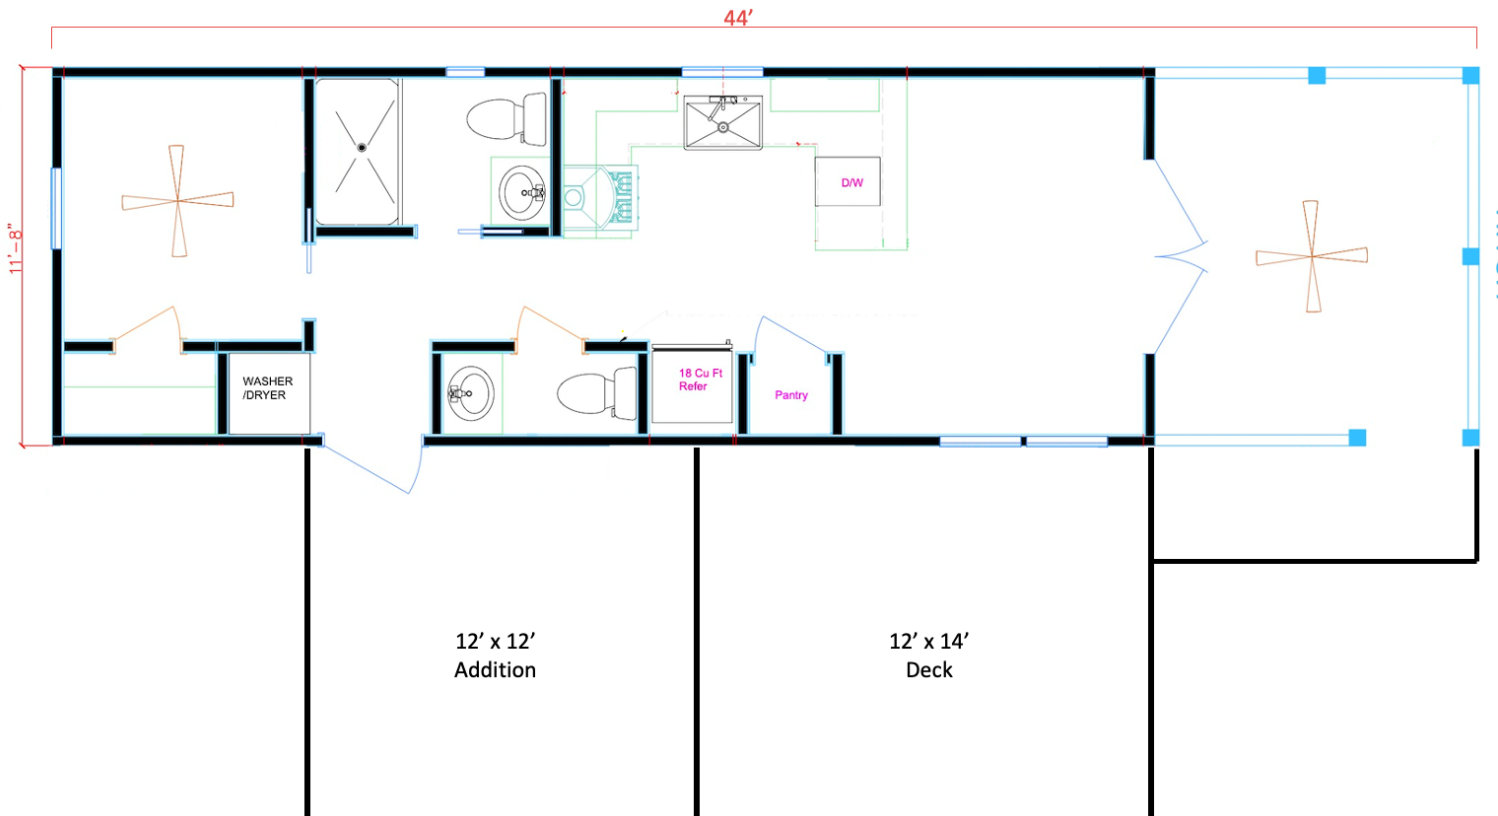

Simple Life

Live large. Carry less.

2 Bedroom 1 1/2 Bath Zion

 2 BED  1.5 BATH

 FOOTPRINT 34' x 11'-8"

 ADDITION 12' x 12'

 LIVING AREA 540 SQ. FT.

This beautiful 2-bedroom cottage is the Zion model, built by Stone Canyon Cabins, with a 12 x 12 addition and an added half bath exclusively available in Simple Life communities.

Floorplan area estimates are approximate, no particular floor plan or configuration is guaranteed.